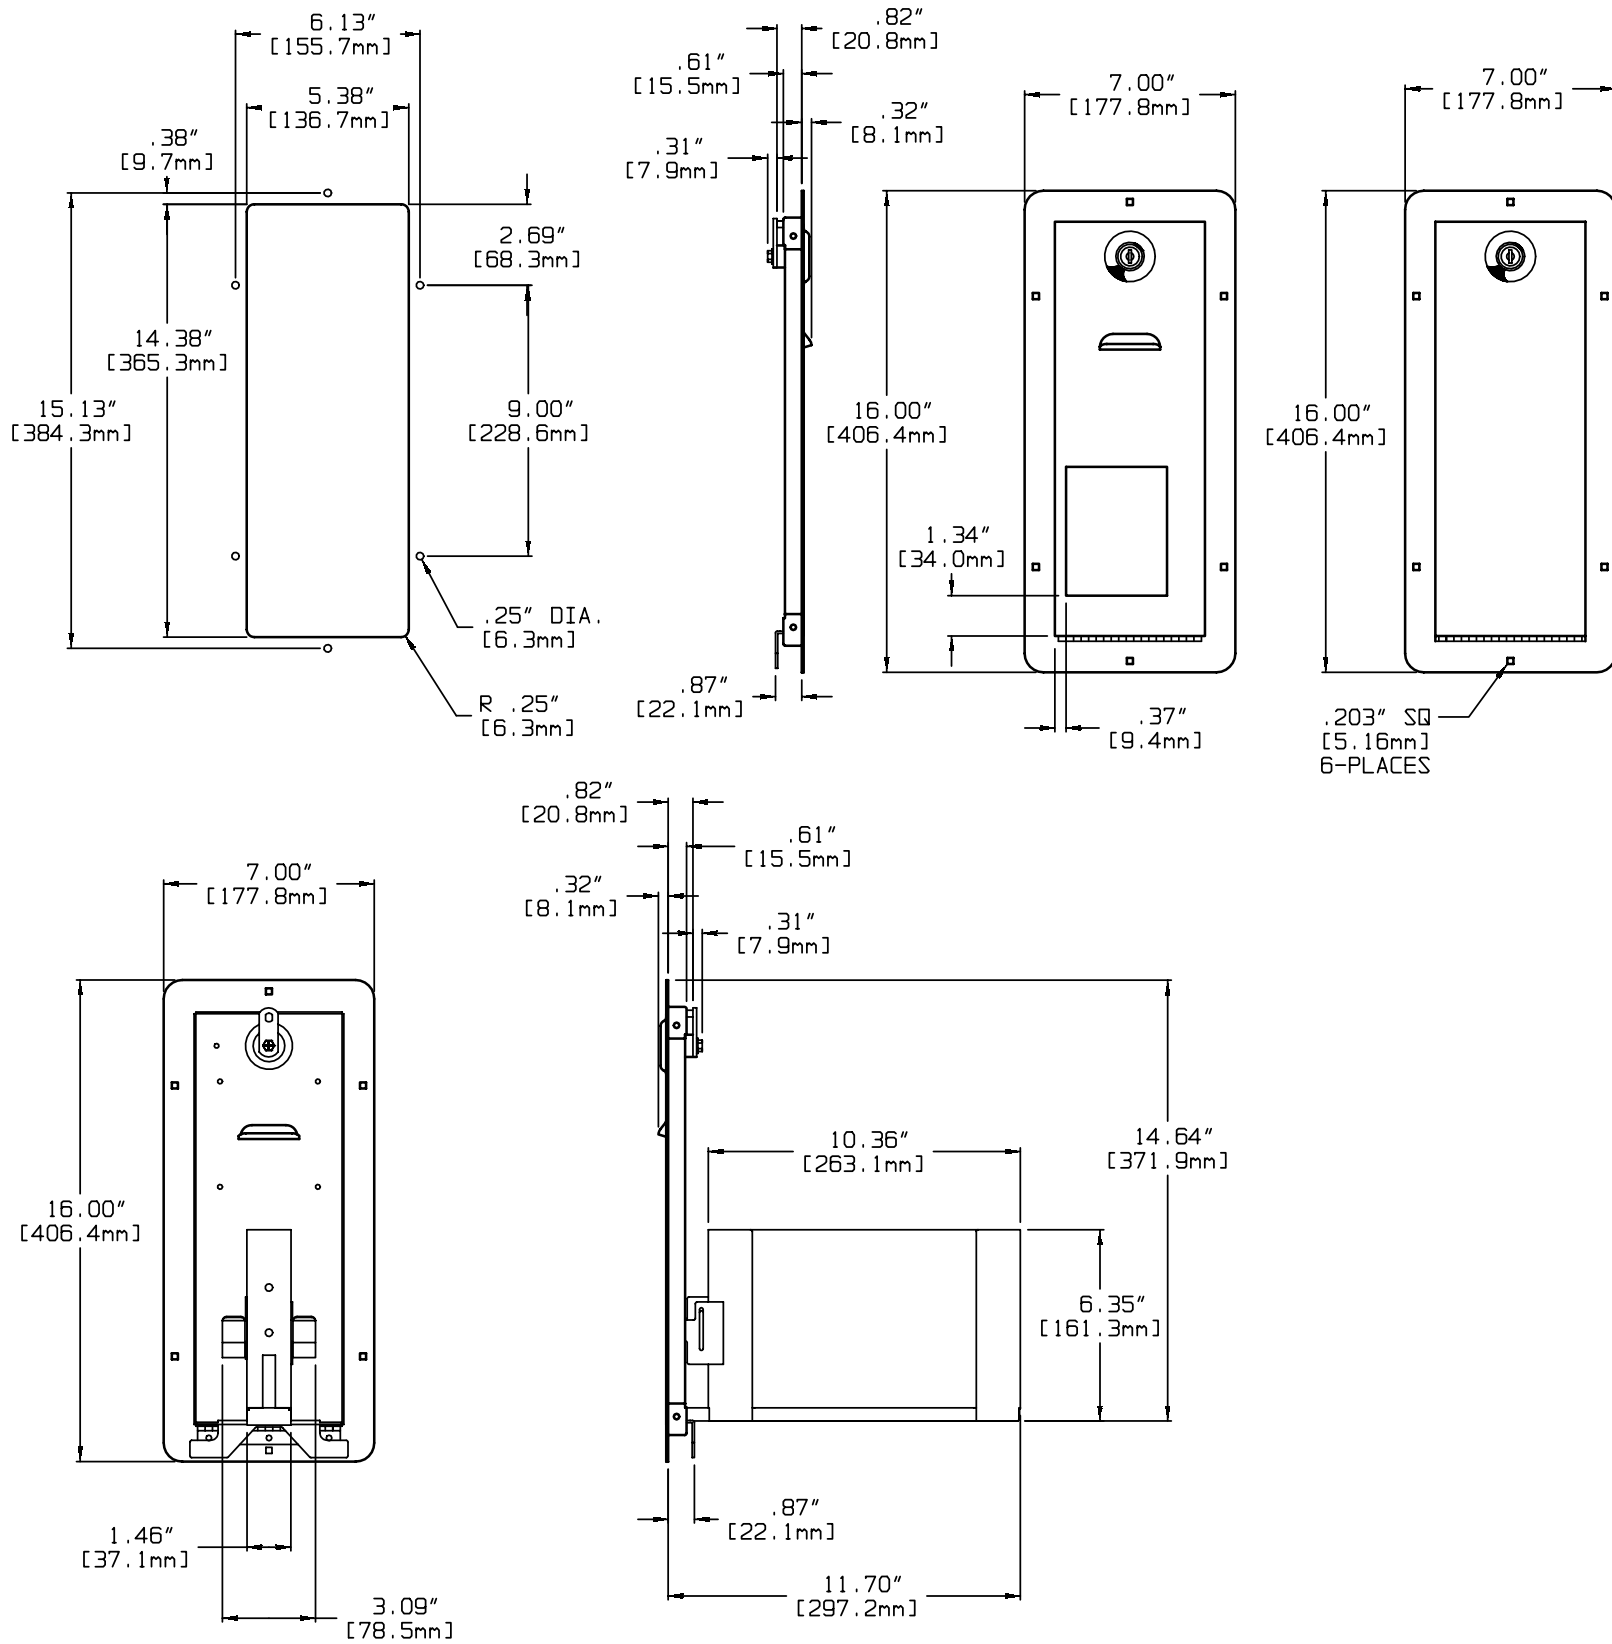

# 6000 SERIES ACCESS DOOR

## 6000 SERIES TICKET TRAY ASSEMBLY DIMENSIONS

DWG. NO. 09300104