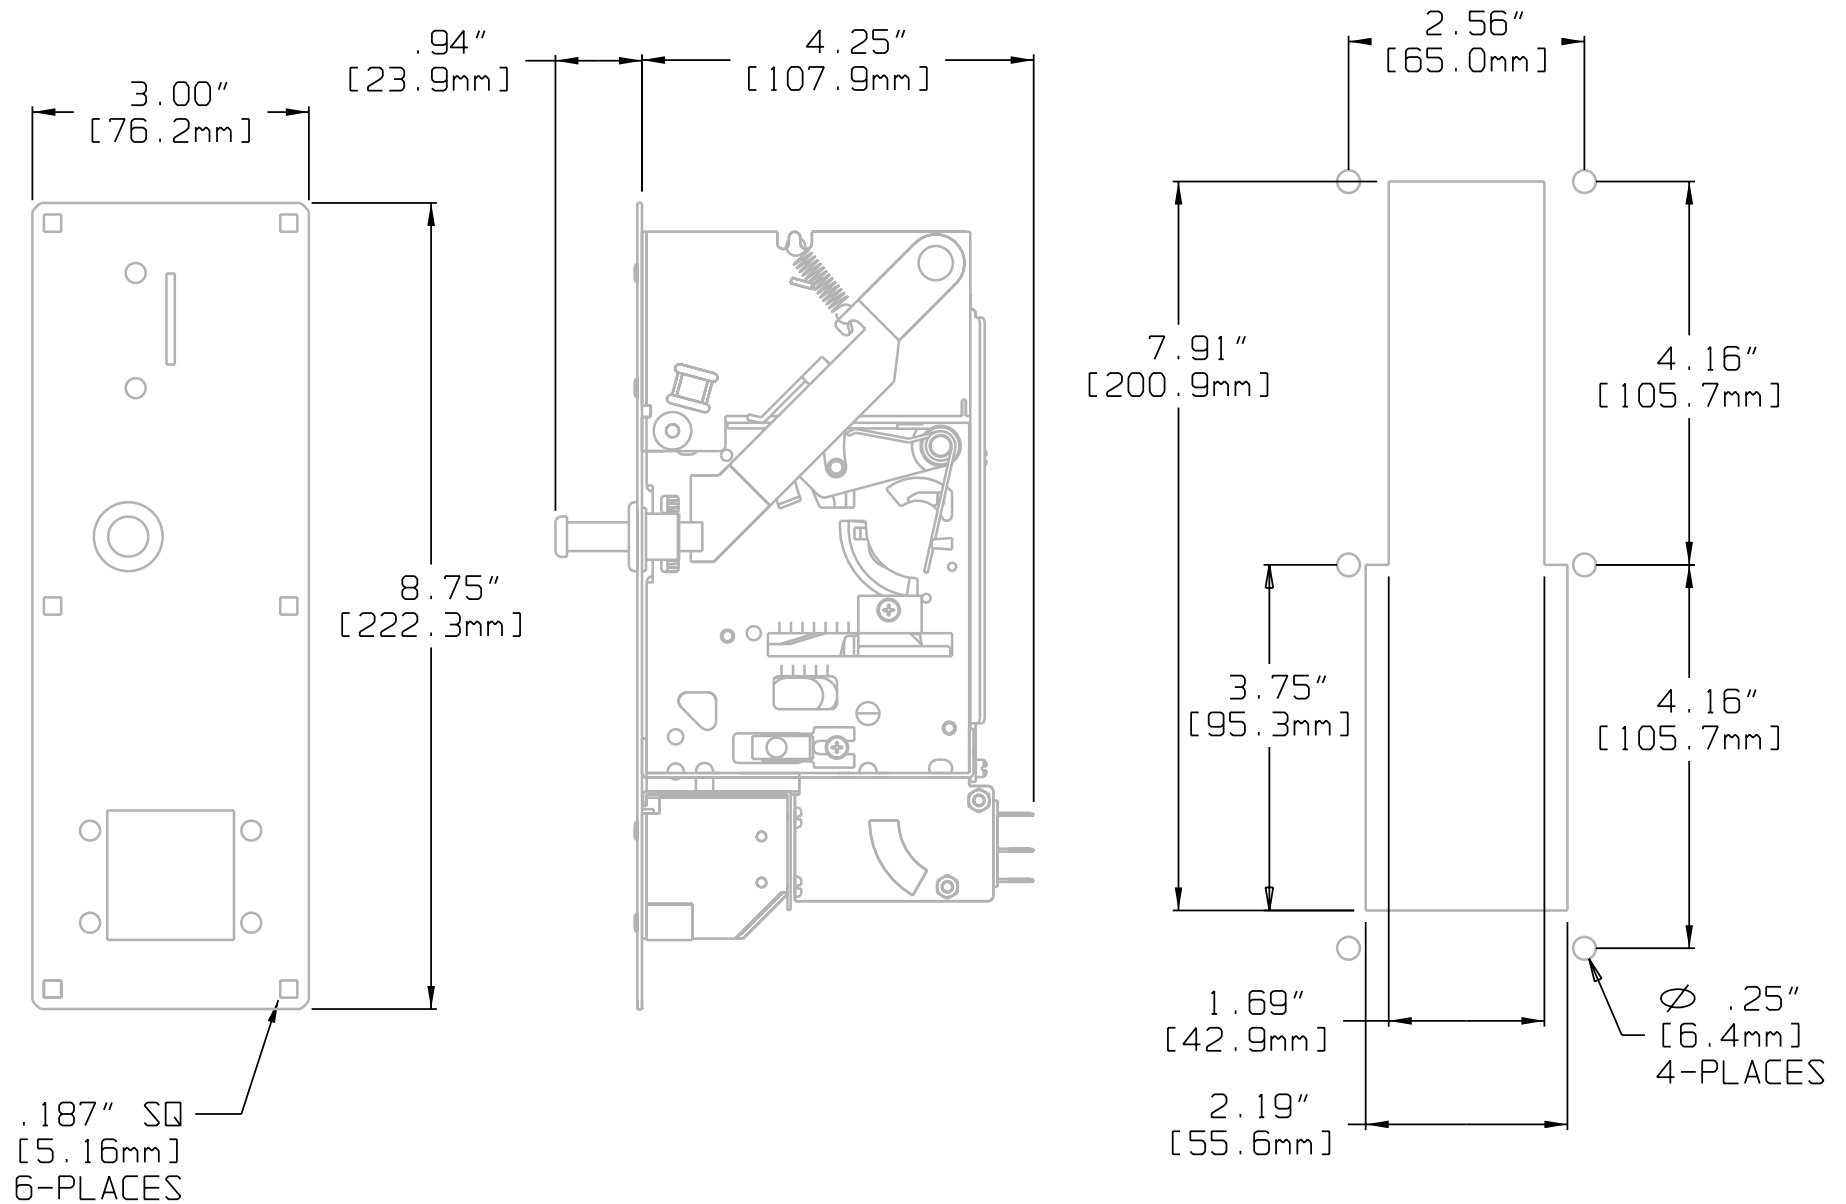

# 7600 SERIES FACEPLATE DIMENSIONS

DWG. NO. 09300109

COIN MECHANISMS INC. 7/98

P.O. Box 5128, Glendale Heights, IL 60139-5128\*1-800/323-6498\*FAX 630/924-7088  
 E-MAIL coinmech@coinmech.com VISIT OUR WEBSITE AT www.coinmech.com