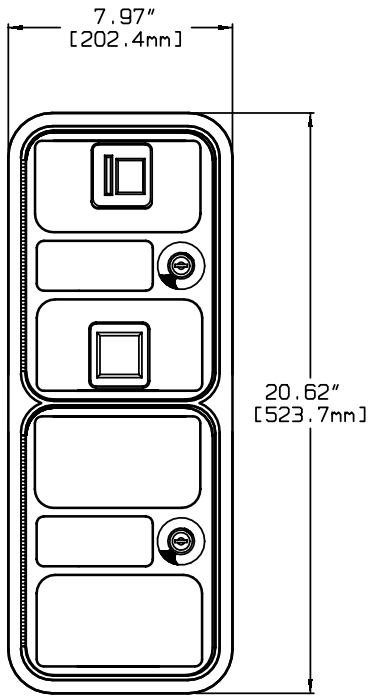

# 9100 SERIES IN-LINE DOOR DIMENSIONS

DWG. NO. 09300112

COIN MECHANISMS INC. 7/98

P.O. Box 5128, Glendale Heights, IL 60139-5128\*1-800/323-6498\*FAX 630/924-7088  
E-MAIL coinmech@coinmech.com VISIT OUR WEBSITE AT www.coinmech.com