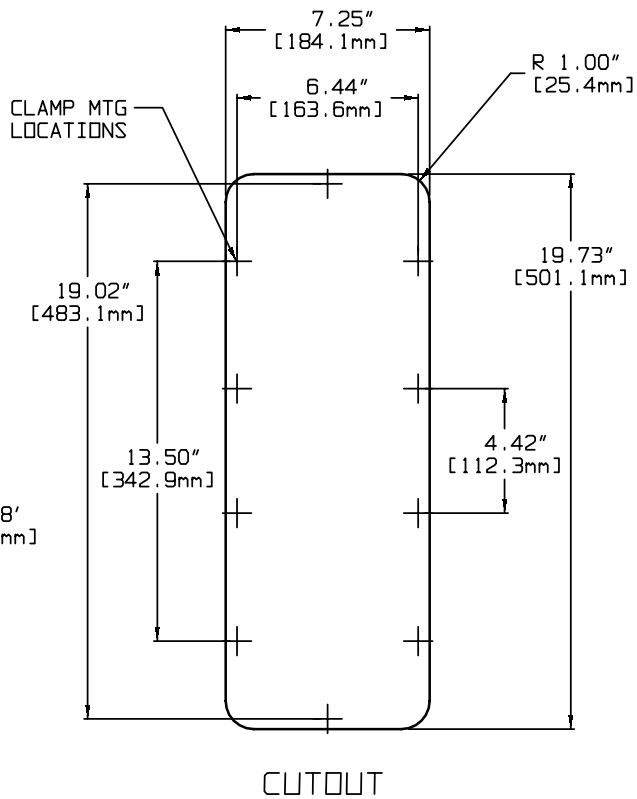

# 9100 SERIES IN-LINE DOOR DIMENSIONS

DWG. NO. 09300112

COIN MECHANISMS INC. 7/98

P.O. Box 5128, Glendale Heights, IL 60139-5128\*1-800/323-6498\*FAX 630/924-7088  
E-MAIL coinmech@coinmech.com VISIT OUR WEBSITE AT www.coinmech.com