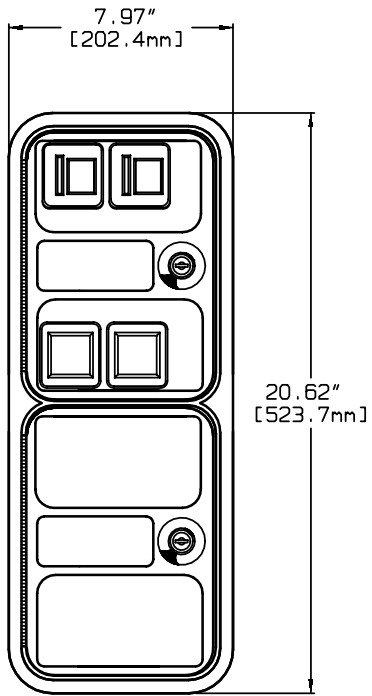

# 9100 SERIES IN-LINE DOOR DIMENSIONS

DWG. NO. 09300112

COIN MECHANISMS INC. 7/98

P.O. Box 5128, Glendale Heights, IL 60139-5128\*1-800/323-6498\*FAX 630/924-7088  
E-MAIL coinmech@coinmech.com VISIT OUR WEBSITE AT www.coinmech.com