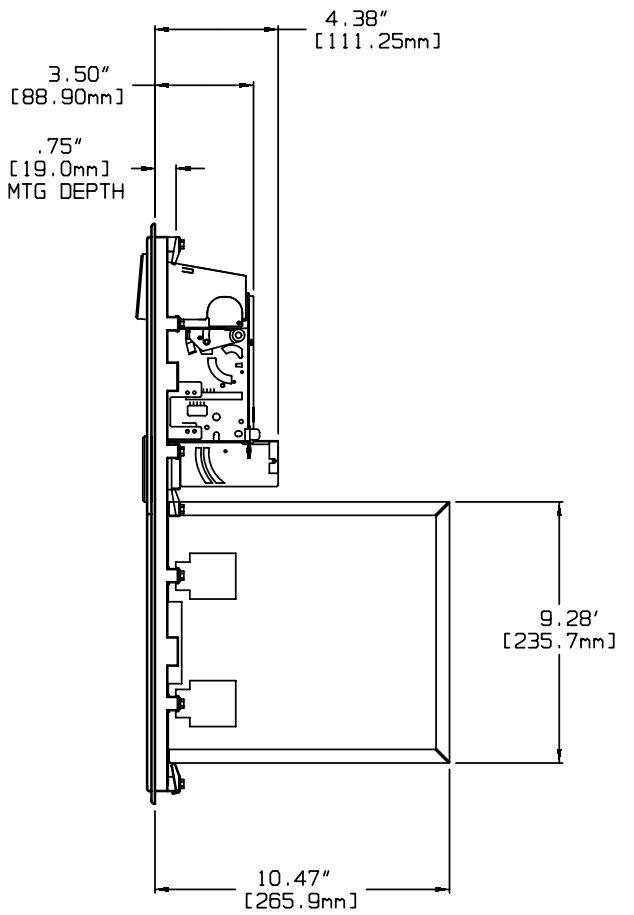

# 9100 SERIES IN-LINE DOOR DIMENSIONS

DWG. NO. 09300112

COIN MECHANISMS INC. 7/98

P.O. Box 5128, Glendale Heights, IL 60139-5128\*1-800/323-6498\*FAX 630/924-7088  
E-MAIL coinmech@coinmech.com VISIT OUR WEBSITE AT www.coinmech.com