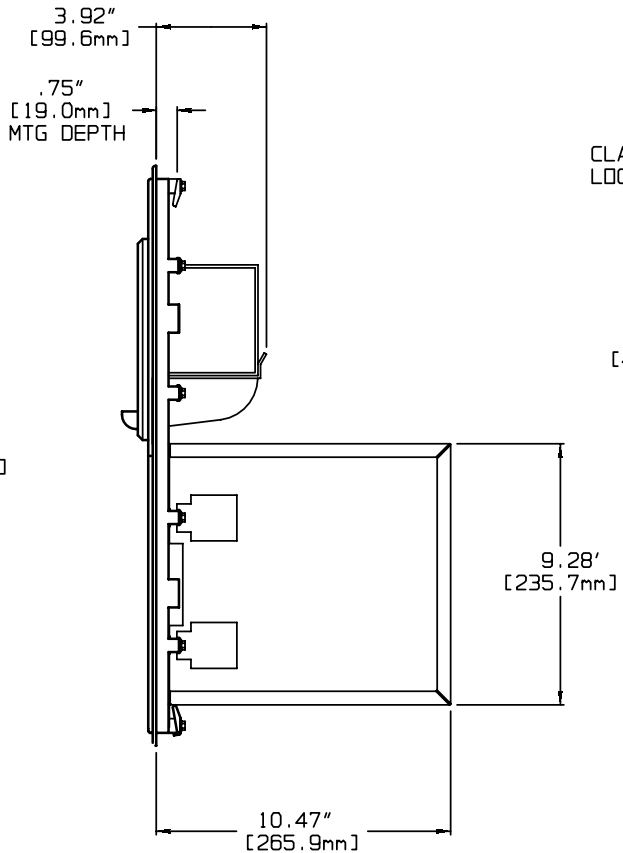

# 9100 SERIES IN-LINE DOOR DIMENSIONS

DWG. NO. 09300112

COIN MECHANISMS INC. 7/98

P.O. Box 5128, Glendale Heights, IL 60139-5128\*1-800/323-6498\*FAX 630/924-7088  
E-MAIL coinmech@coinmech.com VISIT OUR WEBSITE AT www.coinmech.com