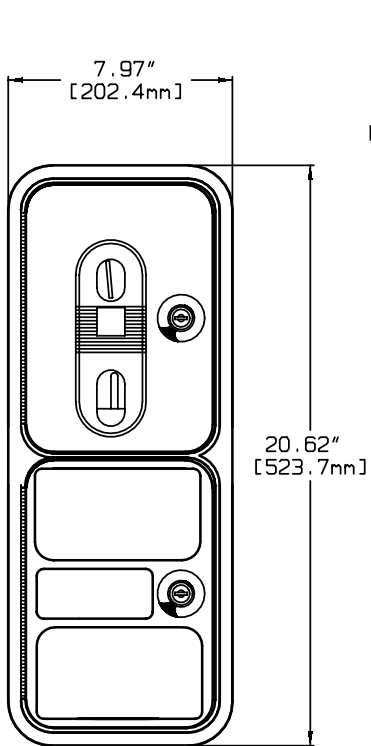

# 9100 SERIES IN-LINE DOOR DIMENSIONS

DWG. NO. 09300112

COIN MECHANISMS INC. 7/98

P.O. Box 5128, Glendale Heights, IL 60139-5128\*1-800/323-6498\*FAX 630/924-7088  
E-MAIL coinmech@coinmech.com VISIT OUR WEBSITE AT www.coinmech.com