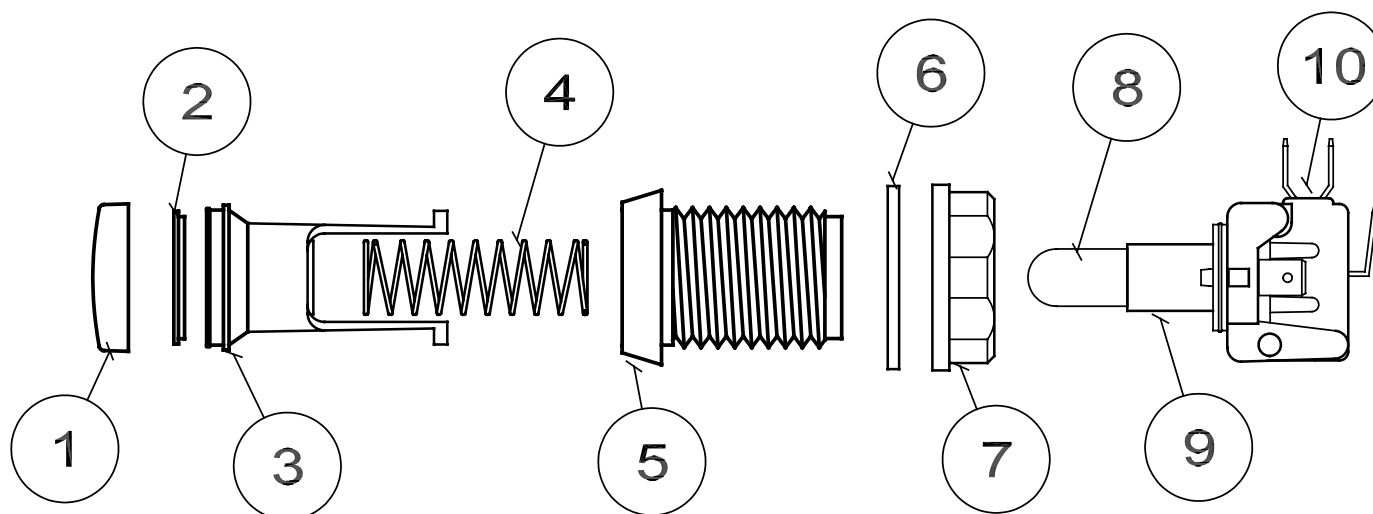

BUTTONS: 2902 MSPB series Parts List

MATERIAL COLUMN			
ITEM	CMI P/N	SUFFIX	DESCRIPTION
1	905312		LENS CAP, MSPB
		-2.8	RED
		-3.8	YELLOW
		-4.8	DK GREEN
		-5.8	AMBER
		-7.8	BLUE
		-8.8	CLEAR
2	905317		PLATE, LEGEND-MSPB
		-2.4	RED
		-3.4	YELLOW
		-4.4	GREEN
		-5.4	AMBER
		-6.4	WHITE
		-7.4	BLUE
3	905322.4		PLUNGER, MSPB (WHITE ONLY)
4	905306-2		SPRING, RETURN-PUSHBUTTON
5	905327-1.4		BEZEL, MSPB-BLACK
6	905303.3		WASHER, PUSHBUTTON
7	905304.4		NUT, PUSHBUTTON
8	905305		LAMP, WEDGEBASE
		-1	6.3 VOLTS, .25 AMPS
		-2	12 VOLTS, .25 AMPS
		-3	14 VOLTS, .19 AMPS
		-4	24 VOLTS, .14 AMPS
		-5	28 VOLTS, .06 AMPS
		-9	14 VOLTS, .08 AMPS
		-10	6.3 VOLTS DC, .25 AMPS
9	404868-1		HOLDER, W/TERMINAL .250, L/LAMP & SWITCH
10	908950		SWITCH, LIMIT-PLUNGER, PUSH BUTTON
	902269		SWITCH, MTR PULSE, .187, SP, GOLD